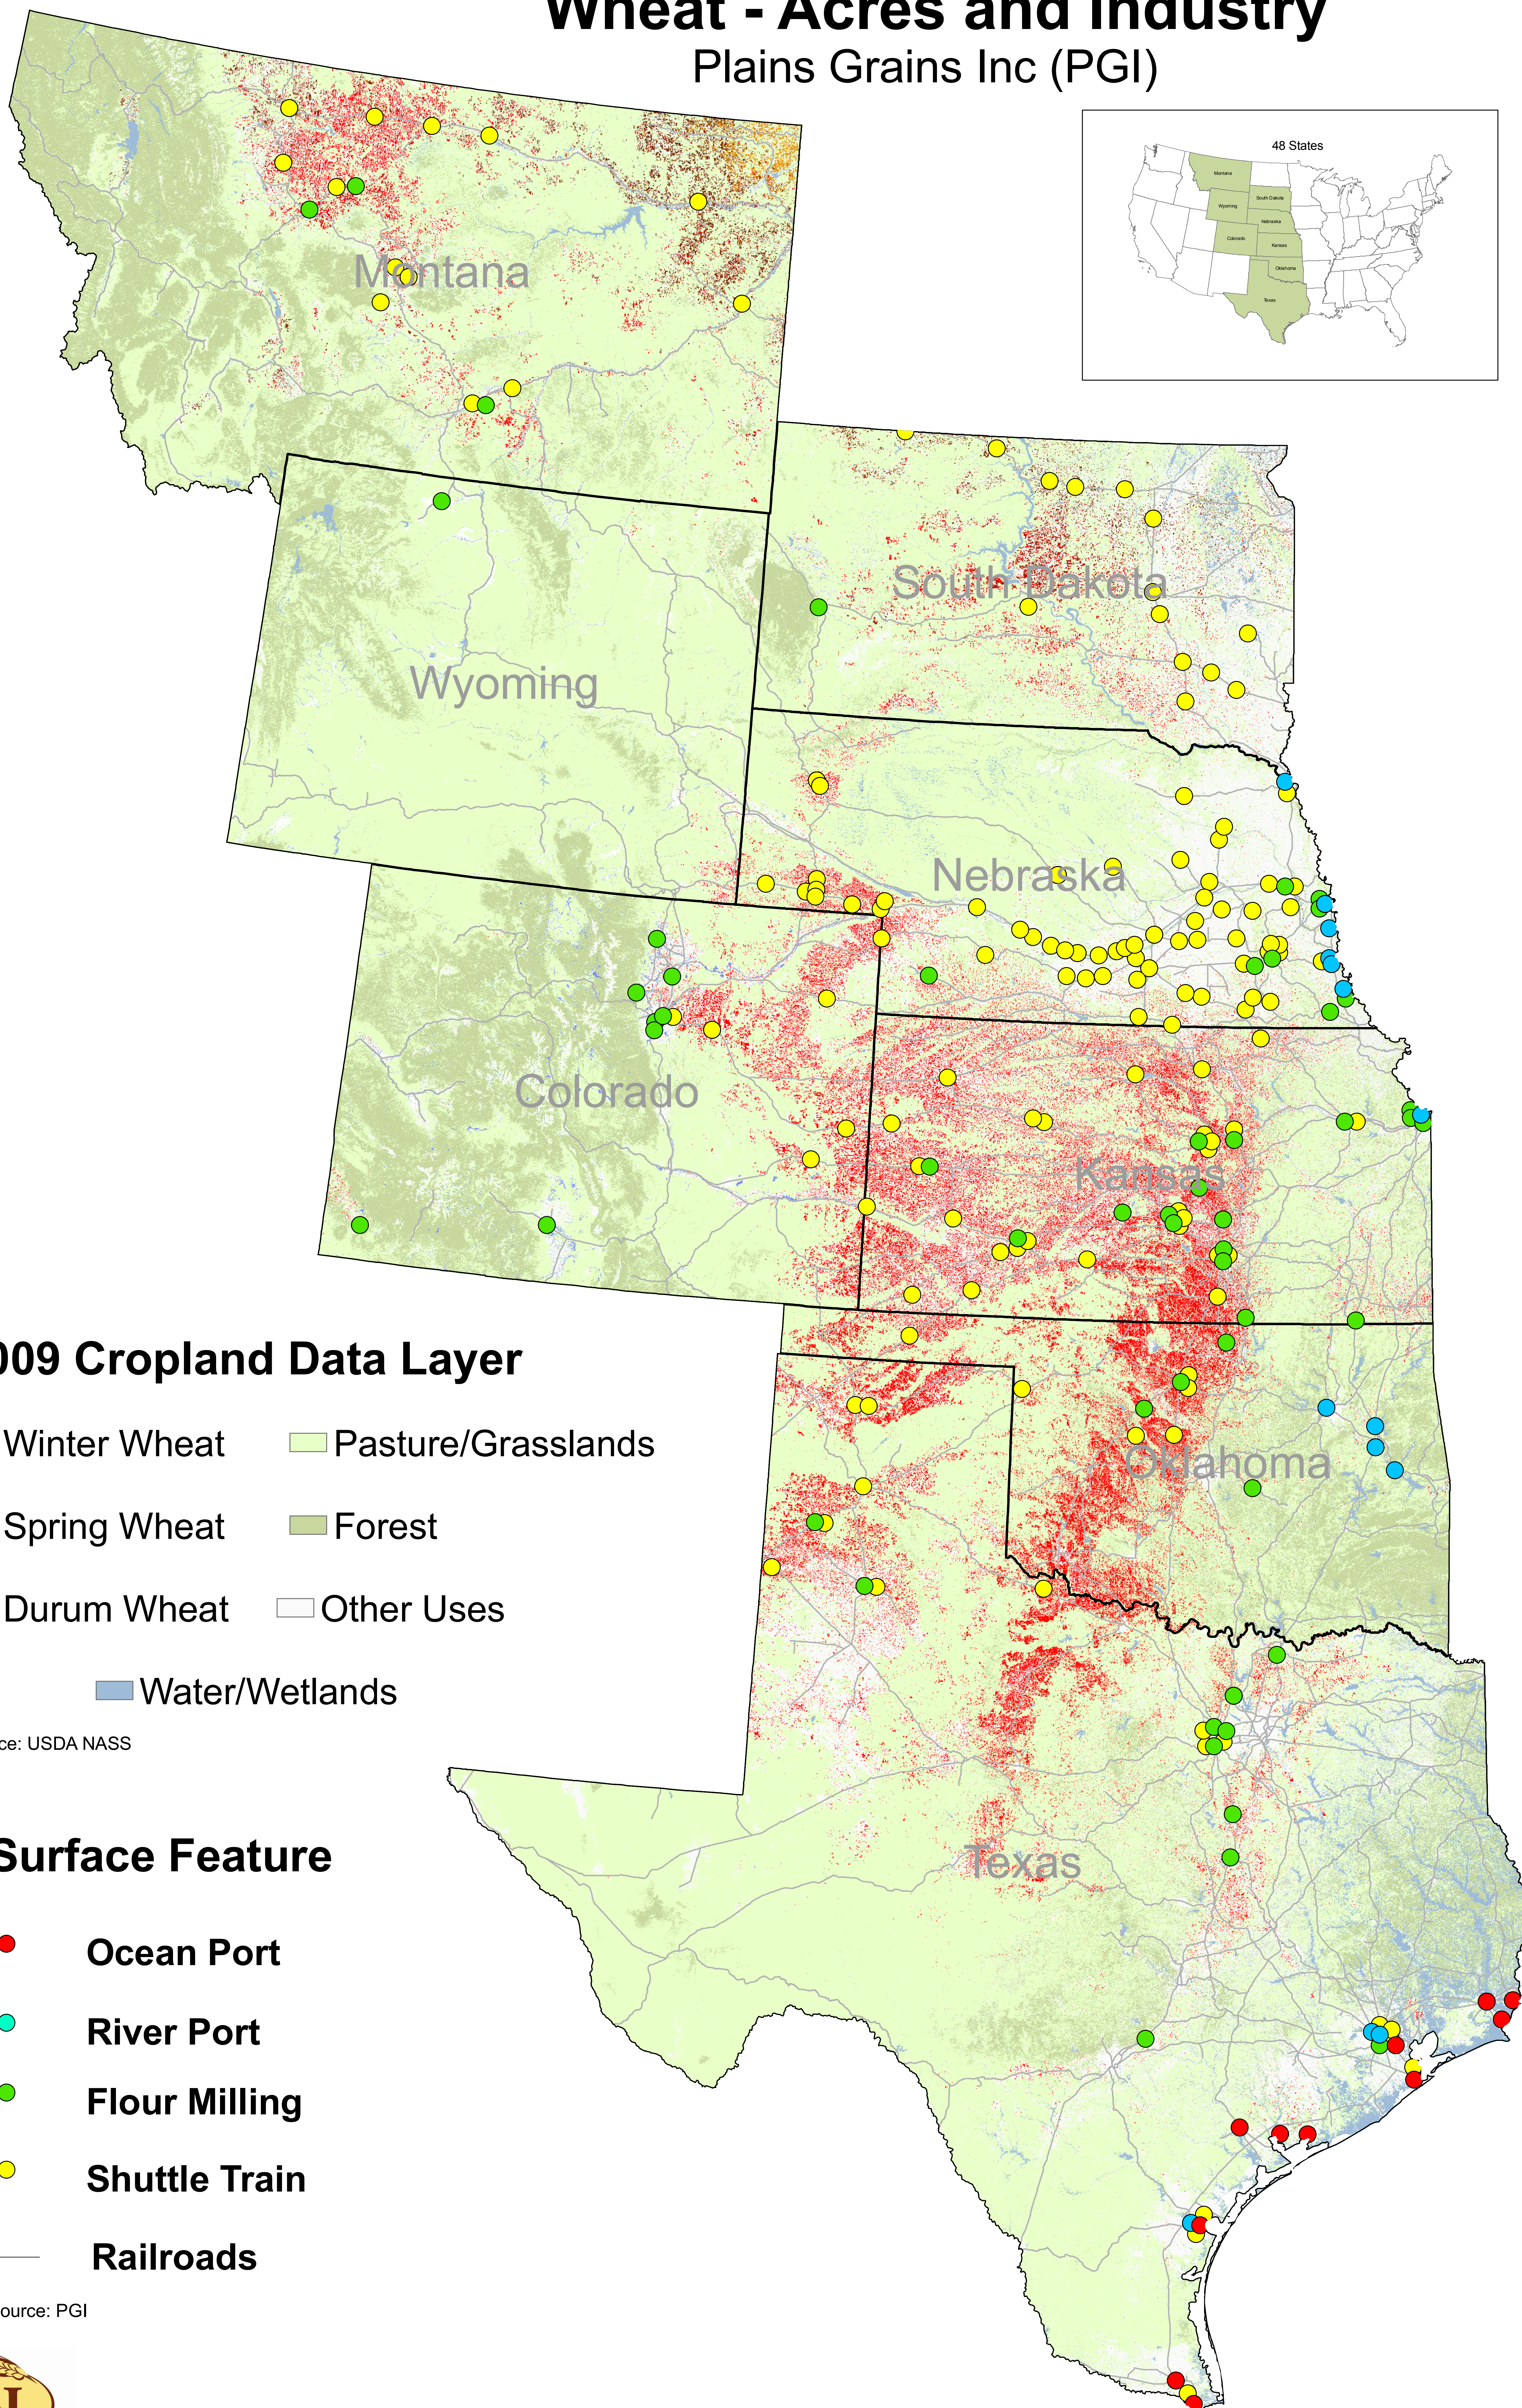

# Wheat - Acres and Industry

Plains Grains Inc (PGI)

## 2009 Cropland Data Layer

- Winter Wheat
- Spring Wheat
- Durum Wheat
- Pasture/Grasslands
- Forest
- Other Uses
- Water/Wetlands

Source: USDA NASS

## Surface Feature

- Ocean Port
- River Port
- Flour Milling
- Shuttle Train
- Railroads

Source: PGI

0 125 250 500 Miles

PLAINS GRAINS INC.