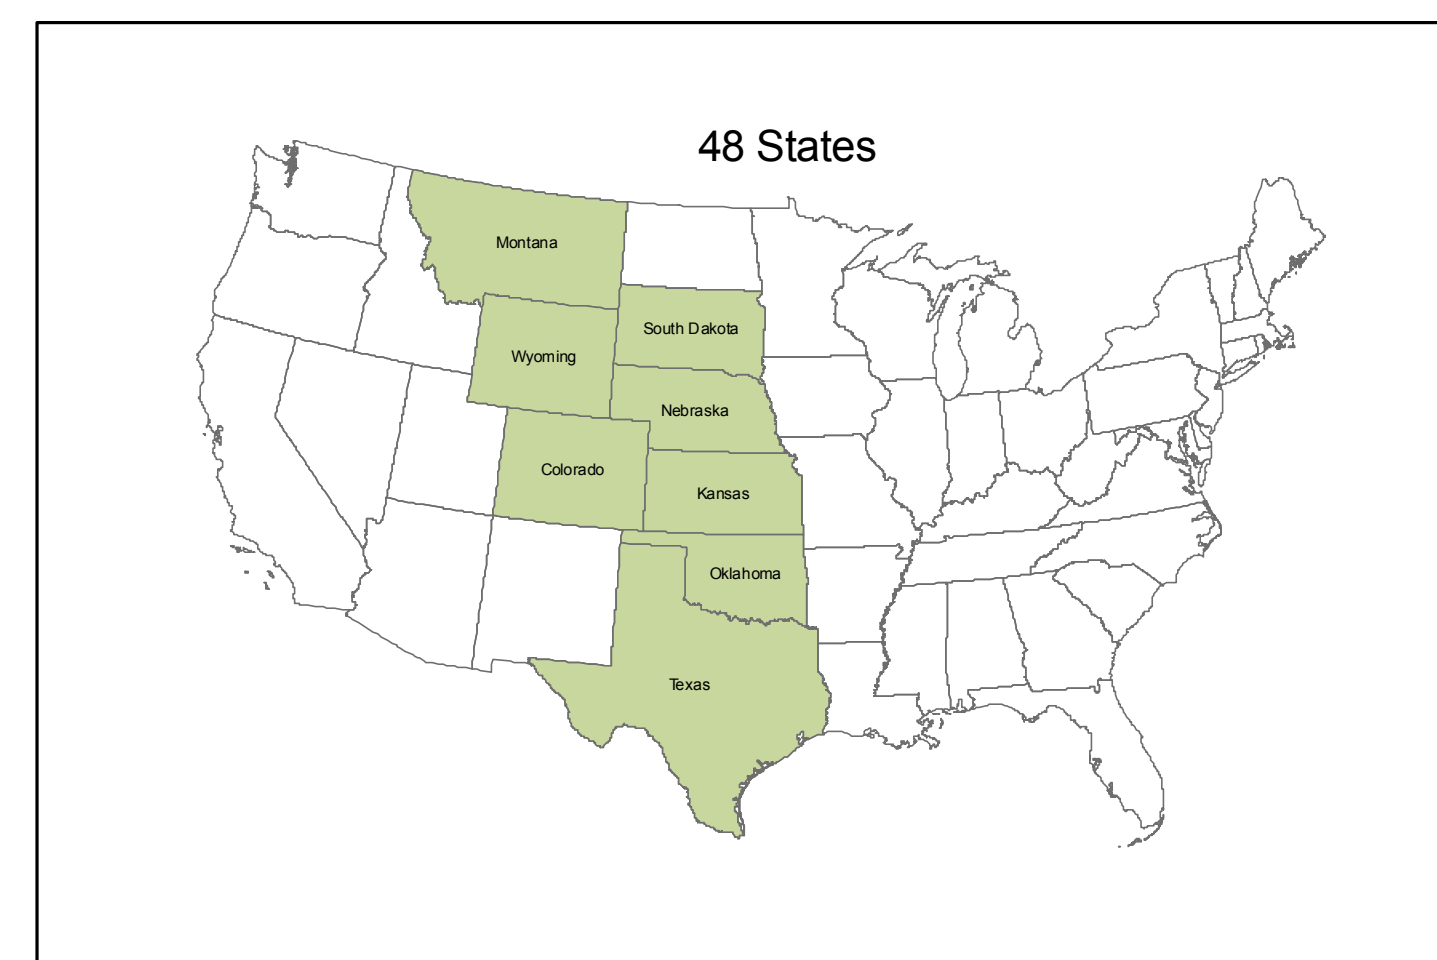

# Wheat - Acres and Industry

Plains Grains Inc (PGI)

## 2009 Cropland Data Layer

- Winter Wheat
- Spring Wheat
- Durum Wheat
- Pasture/Grasslands
- Forest
- Other Uses
- Water/Wetlands

Source: USDA NASS

## Surface Feature

- Ocean Port
- River Port
- Flour Milling
- Shuttle Train
- Railroads

Source: PGI

0 125 250 500 Miles

PLAINS GRAINS INC.